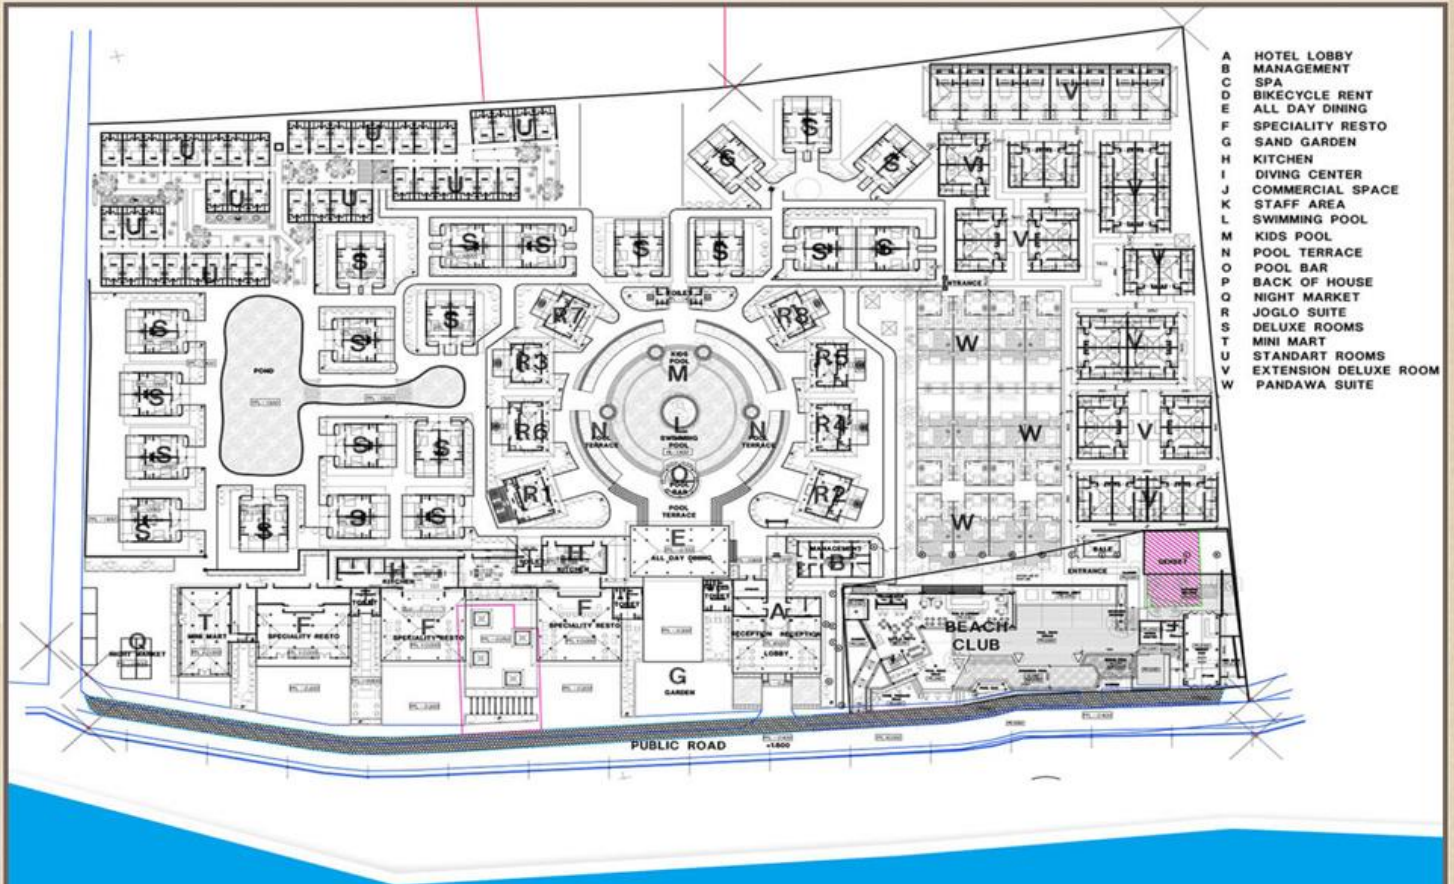

# RESORT FLOOR PLAN

- A HOTEL LOBBY
- B MANAGEMENT
- C SPA
- D BIKECYCLE RENT
- E ALL DAY DINING
- F SPECIALITY RESTO
- G SAND GARDEN
- H KITCHEN
- I DIVING CENTER
- J COMMERCIAL SPACE
- K STAFF AREA
- L SWIMMING POOL
- M KIDS POOL
- N POOL TERRACE
- O POOL BAR
- P BACK OF HOUSE
- Q NIGHT MARKET
- R JOGLO SUITE
- S DELUXE ROOMS
- T MINI MART
- U STANDART ROOMS
- V EXTENSION DELUXE ROOM
- W PANDAWA SUITE