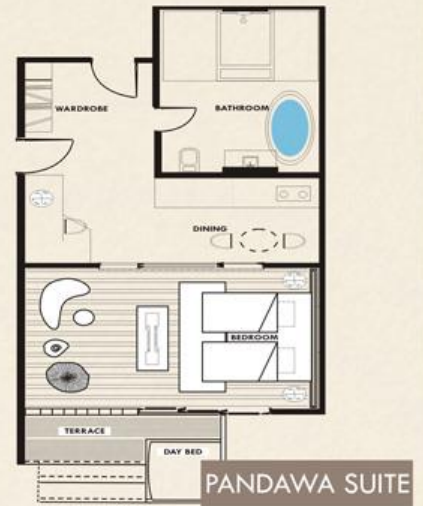

## ROOM ACCOMODATION

### JOGLO SUITE

Relax in the comfort of our Joglo Suite. These large rooms have a spacious private balcony facing to our lush tropical gardens. The furniture is well appointed and complemented with remote control system air conditioner, IDD telephone, Cable TV, in-room safe, refrigerator, tea and coffee making facility, spacious half open bathroom with shower, bath robe, hair dryer.

### PANDAWA SUITE

Pandawa suite has a living room with sofa setting, kitchen pantry, spacious private balcony facing to lush tropical gardens. All rooms include remote control system air conditioner, cable TV, IDD phone, refrigerator, in-room safe, tea and coffee making facility, spacious half open bathroom with bathtub and shower, bath robe, hair dryer. Our Pandawa Suite has a king bed set up.

# ROOM LAYOUT

ROOM TYPE	SIZE	TWIN	DOUBLE	TOTAL
DELUXE ROOM	42 Sqm	26	52	78
JOGLO SUITE	82 Sqm	-	8	8
PANDAWA SUITE	75 Sqm	-	8	8